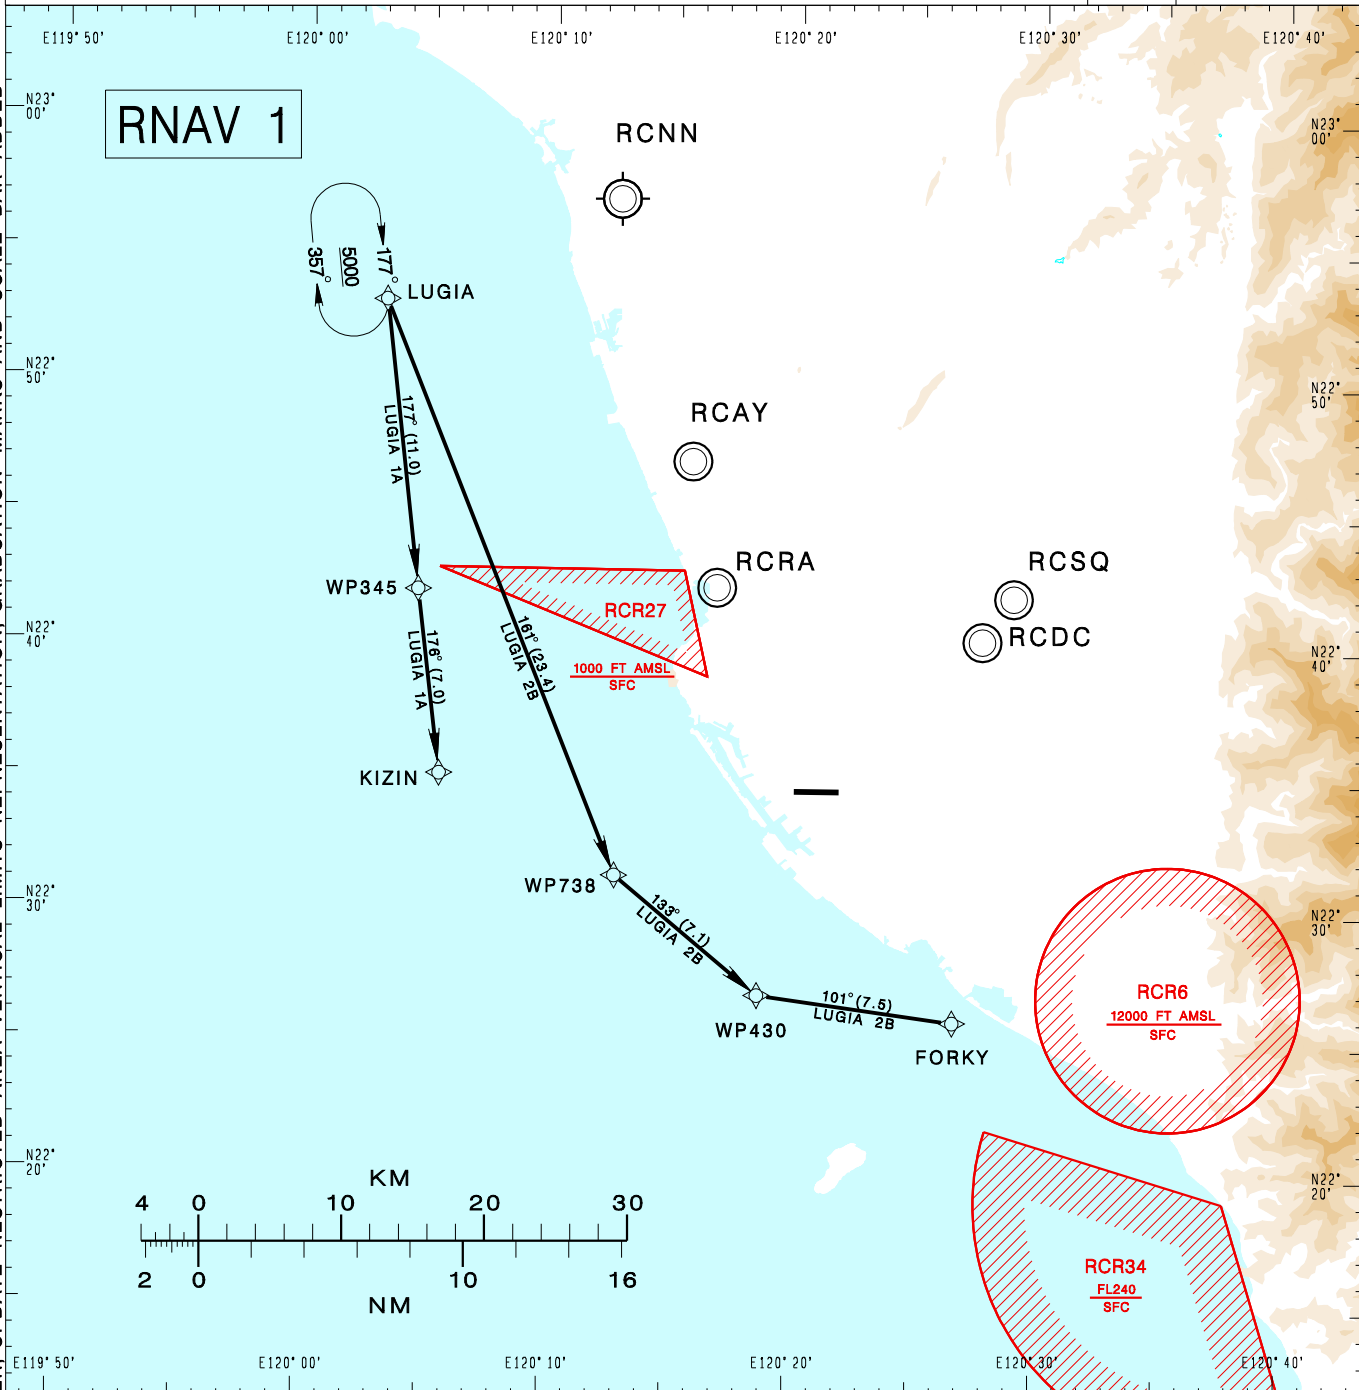

高雄國際機場
 KAOHSIUNG INTL AD

RCKH STAR
 LUGIA 1A RNAV(RWY09)
 LUGIA 2B RNAV(RWY27)

TAIPEI ACC 126.7 129.1	KAOHSIUNG APP 124.7 125.7	ATIS 127.8	 VAR 4° W 12100' MSA ARP 25NM	
Apt Elev: 32'		Trans Level: FL130		Trans Alt: 11,000'
BEARINGS ARE MAGNETIC; DISTANCES ARE NAUTICAL MILES; ELEVATIONS, HEIGHTS IN FEET				

CHANGES: NEW PAGE NUMBER, UPDATE RESTRICTED AREA, VERTICAL LIMITS REPRESENTATION, GRADUATION MARKS AND SCALE BAR ADDED

LUGIA ONE ALFA RNAV ARRIVAL
 Depart LUGIA then to WP345, KIZIN.
 Cross WP345 at or above 5,000ft, cross KIZIN at or above 3,000ft.

LUGIA TWO BRAVO RNAV ARRIVAL
 Depart LUGIA, then to WP738, WP430, FORKY.
 Cross WP738 at or above 9,000ft, cross FORKY at or above 4,000ft.

NOTE
 LUGIA 2B: ATS surveillance required.